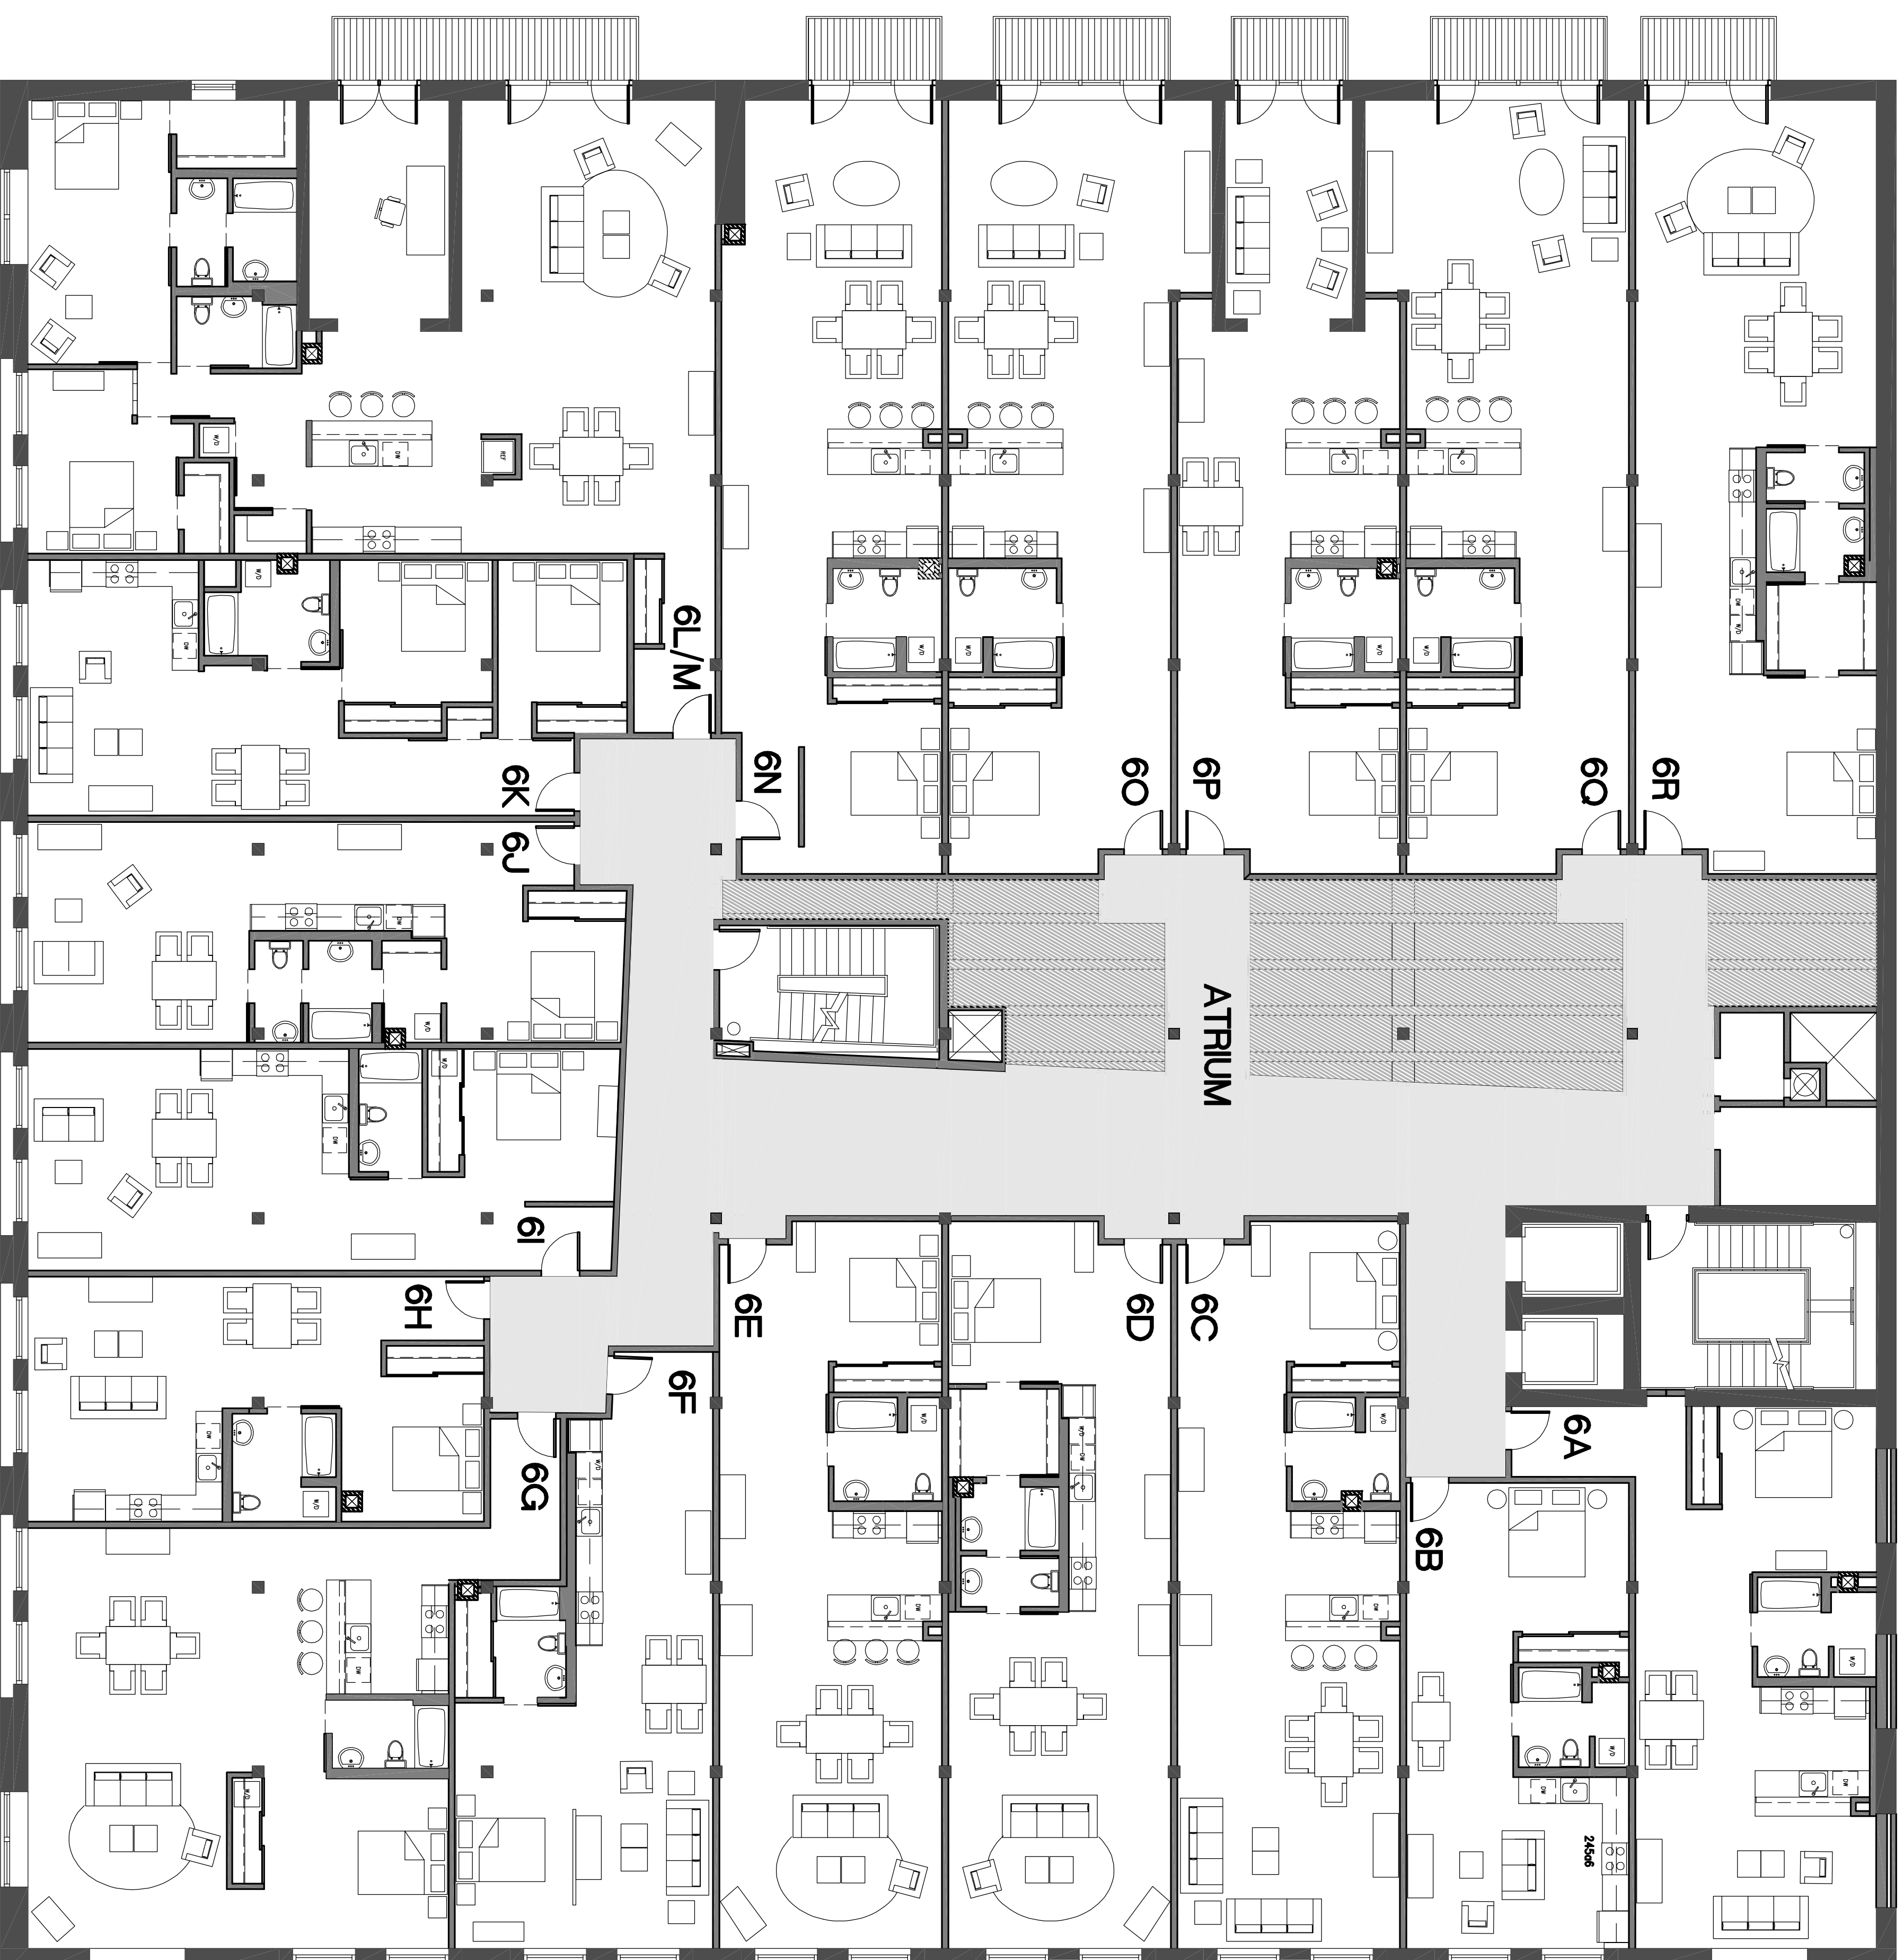

RIVER PARK LOFTS
245 East 6th Street
St. Paul, Minnesota

6TH FLOOR

MS&R
Mayer, Scherer & Rockcastle, Ltd.
Architecture, Interior Design
and Urban Design
750 South 2nd Street
7th Floor
Minneapolis, MN 55402
612.377.0336 phone
612.344.4416 fax
info@msand.com email