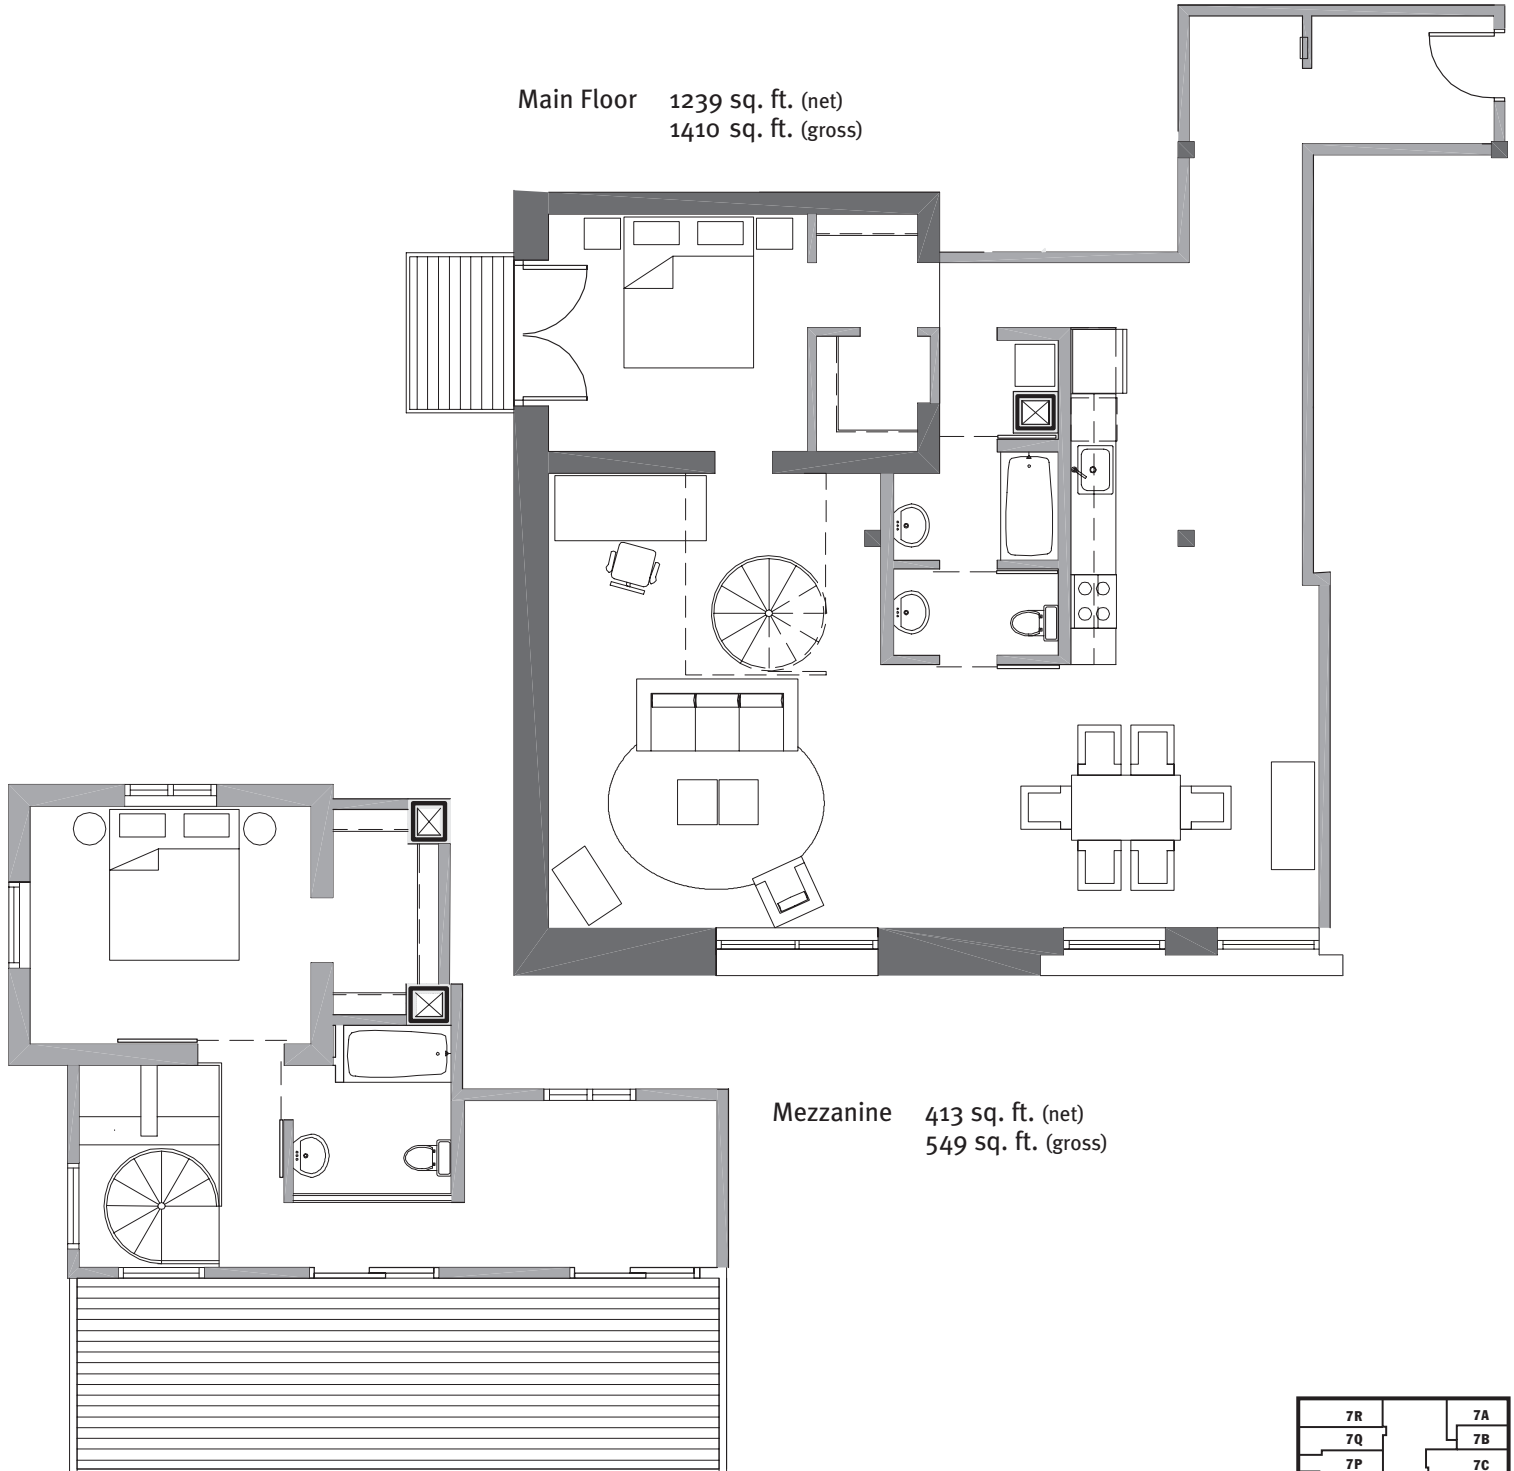

On Mears Park in Downtown St. Paul

Main Floor 1239 sq. ft. (net)  
 1410 sq. ft. (gross)

Mezzanine 413 sq. ft. (net)  
 549 sq. ft. (gross)

7R	7A
7Q	7B
7P	7C
7O	7D
7N	7E
7M	7F
7L	7G
7K	7H
7J	7I